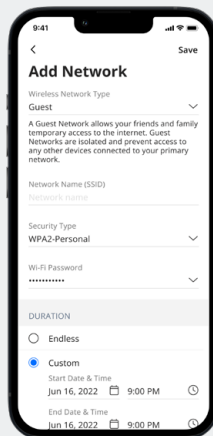

Experience the True Power of the BARC Connects App

Check your internet speed.

Run bandwidth tests to monitor your network performance and give bandwidth priority to specific devices.

Easily set-up a guest network.

Keep your network passwords secure by setting up separate guest networks for your visitors.

View and manage all devices connected to your network.

Track a device's bandwidth usage, pause its network access, or disconnect it.

Set parental controls.

See what apps your kids are using, how long they're used for, and tailor their experience by blocking inappropriate sites and content, or setting usage limits.

Active threat protection.

View total threats, intrusions, and viruses blocked over time. You can even see protected devices and total protection uptime.