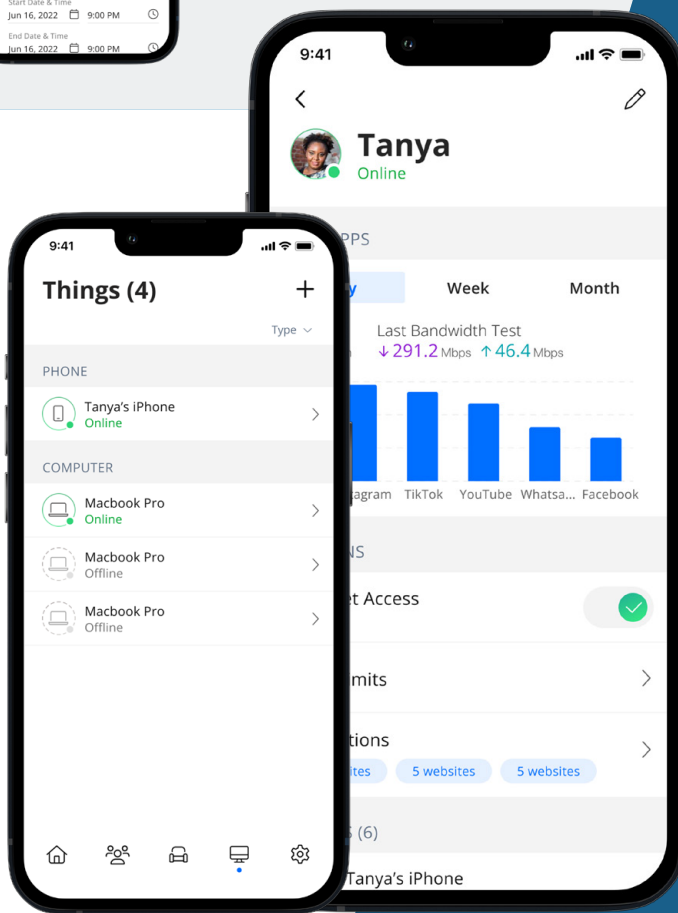

## View and manage all devices connected to your network.

Track a device's bandwidth usage, pause its network access, or disconnect it.

## Set parental controls.

See what apps your kids are using, how long they're used for, and tailor their experience by blocking inappropriate sites and content, or setting usage limits.

## Active threat protection.

View total threats, intrusions, and viruses blocked over time. You can even see protected devices and total protection uptime.

For service assistance please call  
800-846-BARC (2272) or visit us online at  
barconnects.net