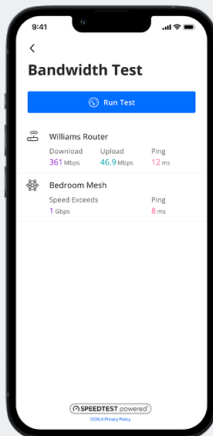

Experience the True Power of the BARC Connects App

Check your internet speed.

Run bandwidth tests to monitor your network performance and give bandwidth priority to specific devices.

Easily set-up a guest network.

Keep your network passwords secure by setting up separate guest networks for your visitors.

View and manage all devices connected to your network.

Track a device's bandwidth usage, pause its network access, or disconnect it.

Set parental controls.

See what apps your kids are using, how long they're used for, and tailor their experience by blocking inappropriate sites and content, or setting usage limits.

Active threat protection.

View total threats, intrusions, and viruses blocked over time. You can even see protected devices and total protection uptime.